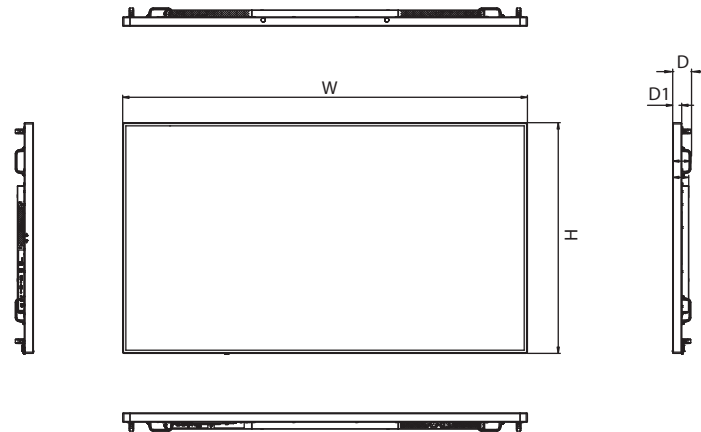

VUE 86" 4K Series

Advantech 86" Digital Signage Series

Preliminary

Features

- 86" Diagonal Size
- 4-side even Panel (15.2mm)
- Supports 3840 x 2160 4K
- Landscape only
- Supports 410 nits high brightness and 1200:1 contrast ratio
- 18x7 operation for diverse applications

VUE 86" 4K Series

Dimensions

Unit: mm [inch]

	Outline Dimension				Bezel Width	
	W	H	D	D1	T/L/R	B
86" Digital Signage series	1928	1099	86	43	15.15	15.15

Ordering Information

Description	Part Number	Power cord	Packing list
86" 4K non touch Digital Signage	VUE-5860-UD41SA-LO	Signage with JP/KR Power cable (C8,1.8M)	<ul style="list-style-type: none"> ▪ VGA cable (1.8 M) ▪ HDMI cable (1.8 M) ▪ RS-232 cable (1.8 M) ▪ RS-232 daisy cable (1.8 M)
	VUE-5860-UD41SX-LO	Signage with TW/US/EU Power cable (C8,1.8M)	
	VUE-5860-UD41SC-LO	Signage with CN Power cable (C8,1.8M)	
	VUE-5860-UD41SE-LO	Signage with UK/AU/ME Power cable (C8,1.8M)	