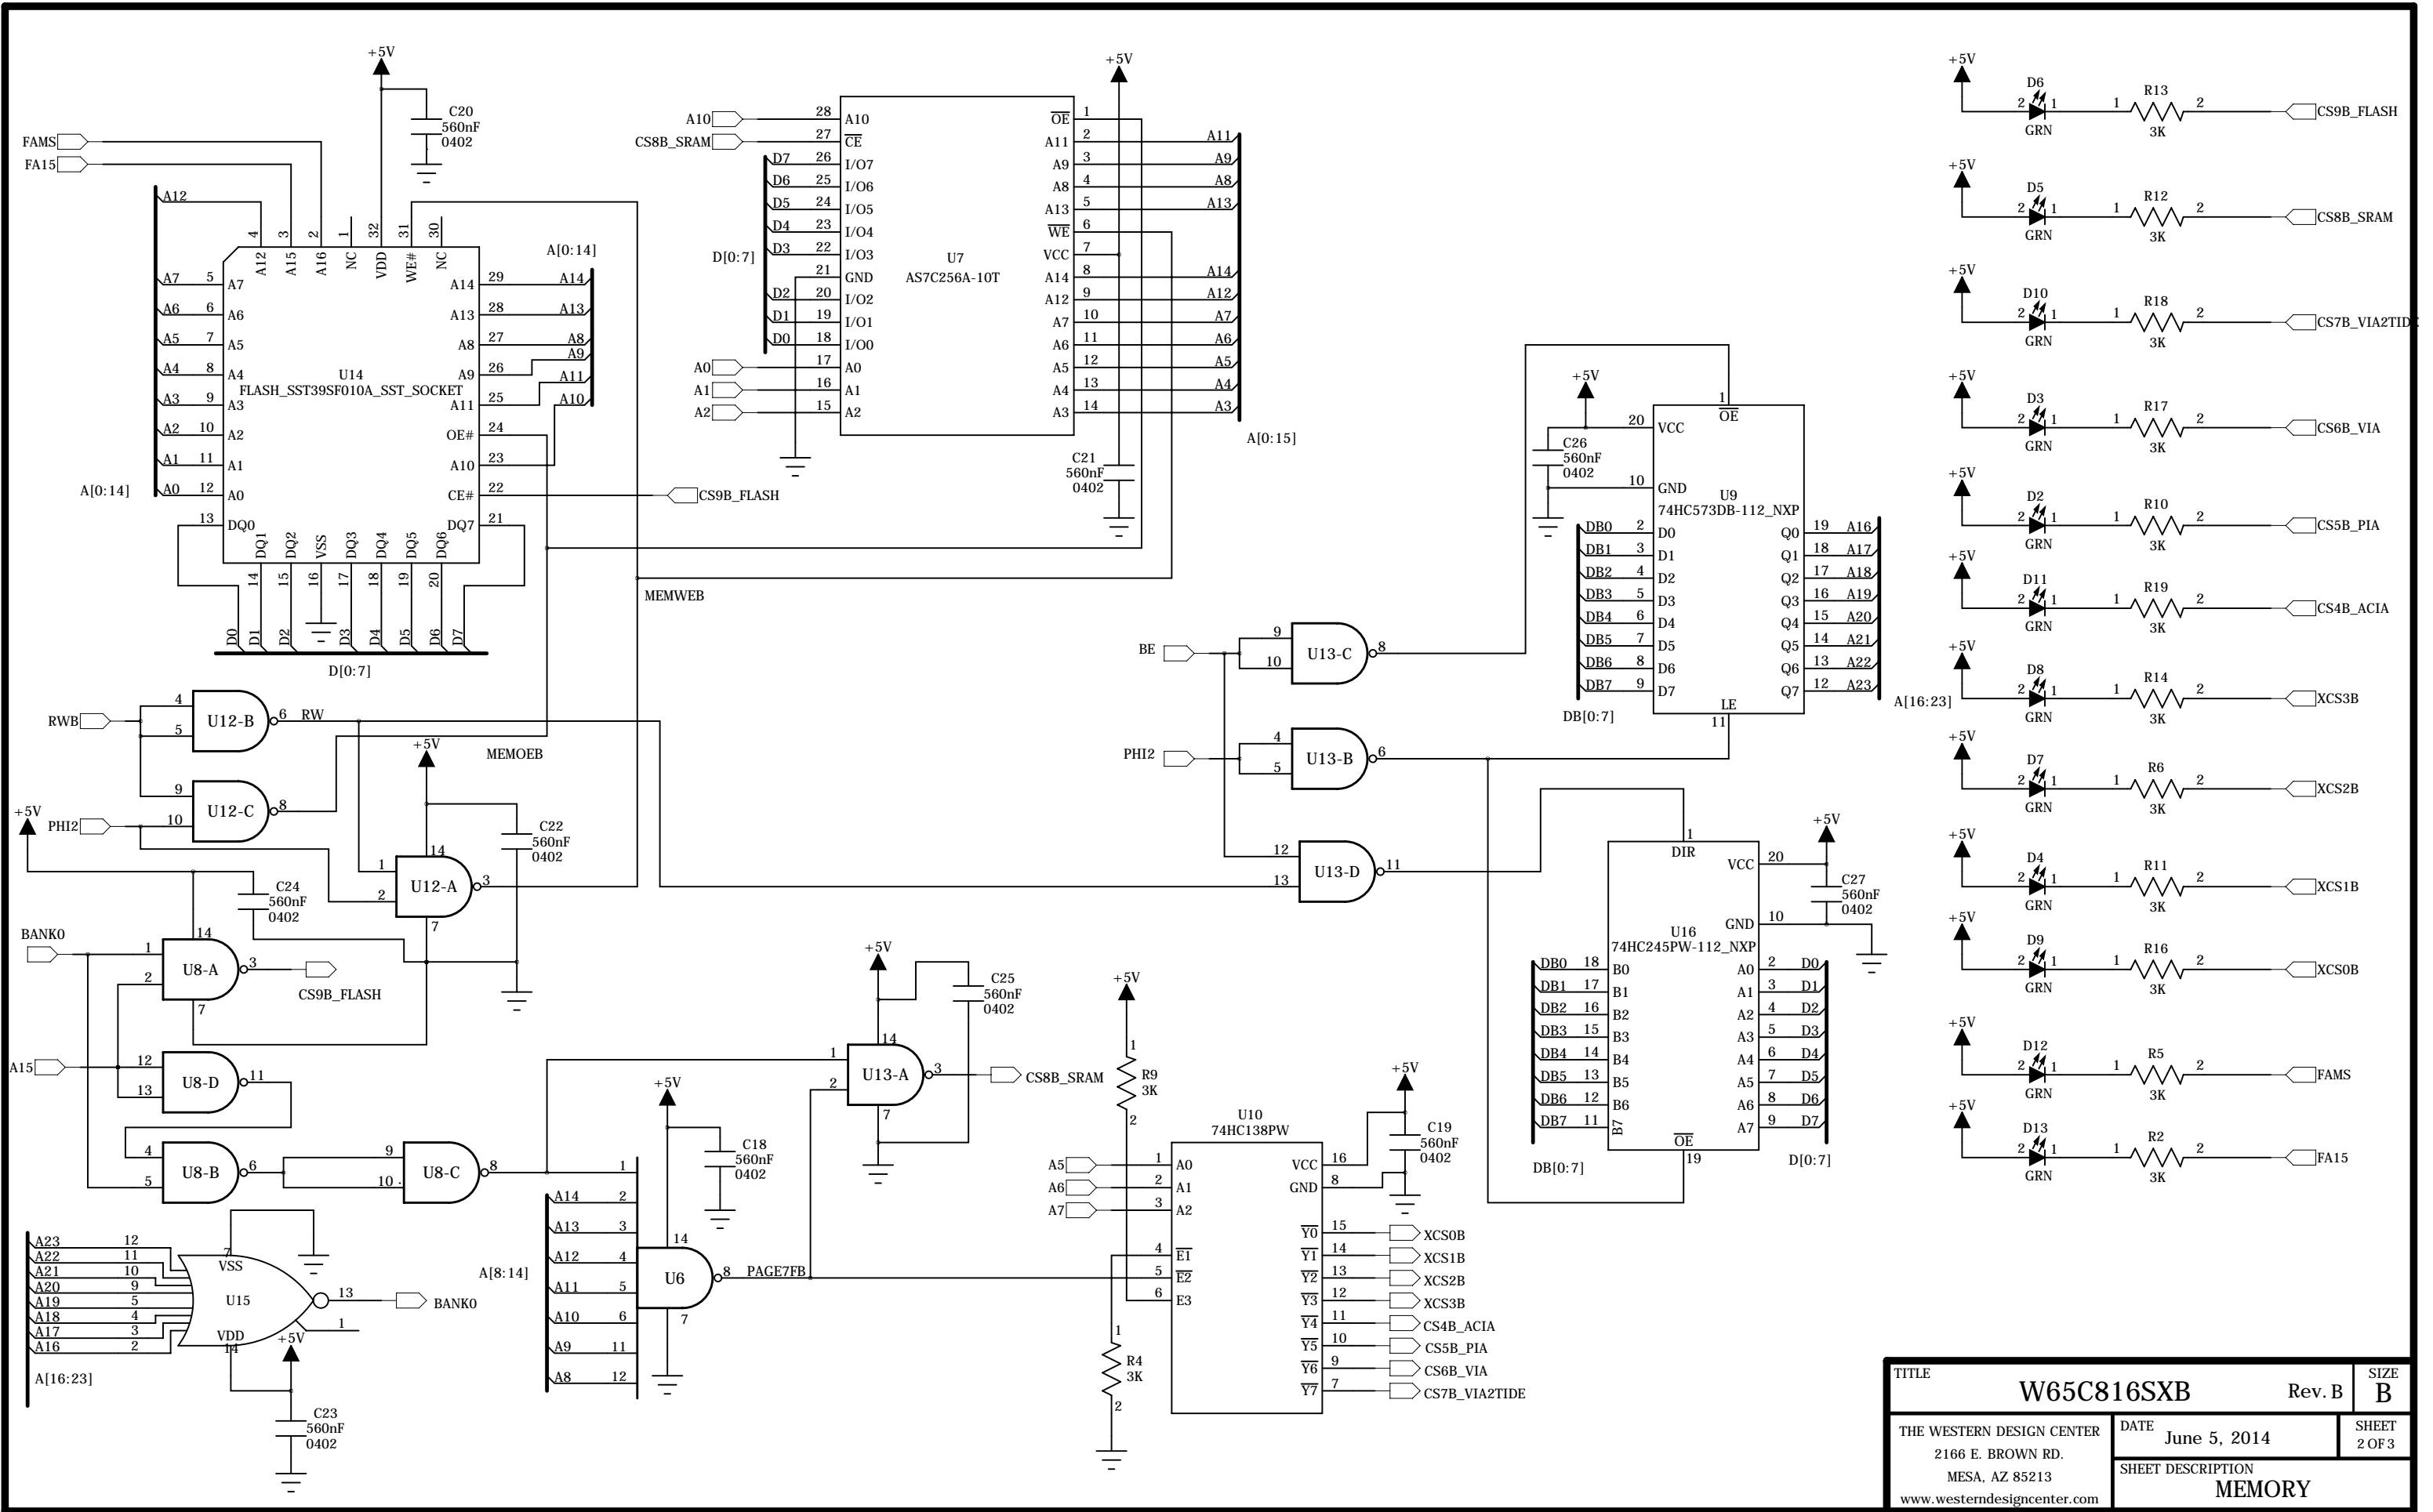

TITLE		W65C816SXB		Rev. B	SIZE
THE WESTERN DESIGN CENTER		DATE		June 5, 2014	SHEET
2166 E. BROWN RD.		MESA, AZ 85213		1 OF 3	
www.westerndesigncenter.com		SHEET DESCRIPTION		65xx	

TITLE		W65C816SXB		Rev. B	SIZE B
THE WESTERN DESIGN CENTER		DATE		June 5, 2014	
2166 E. BROWN RD.		SHEET DESCRIPTION		MEMORY	
MESA, AZ 85213		SHEET		2 OF 3	
www.westerndesigncenter.com					