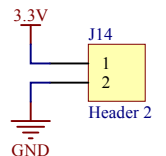

Title		
WIZwiki-W7500		
Size	Number	Revision
A4	W7500	V1.0
Date:	2015-04-27	Sheet of
File:	D:\01.Work\..01_W7500.SchDoc	Drawn By: