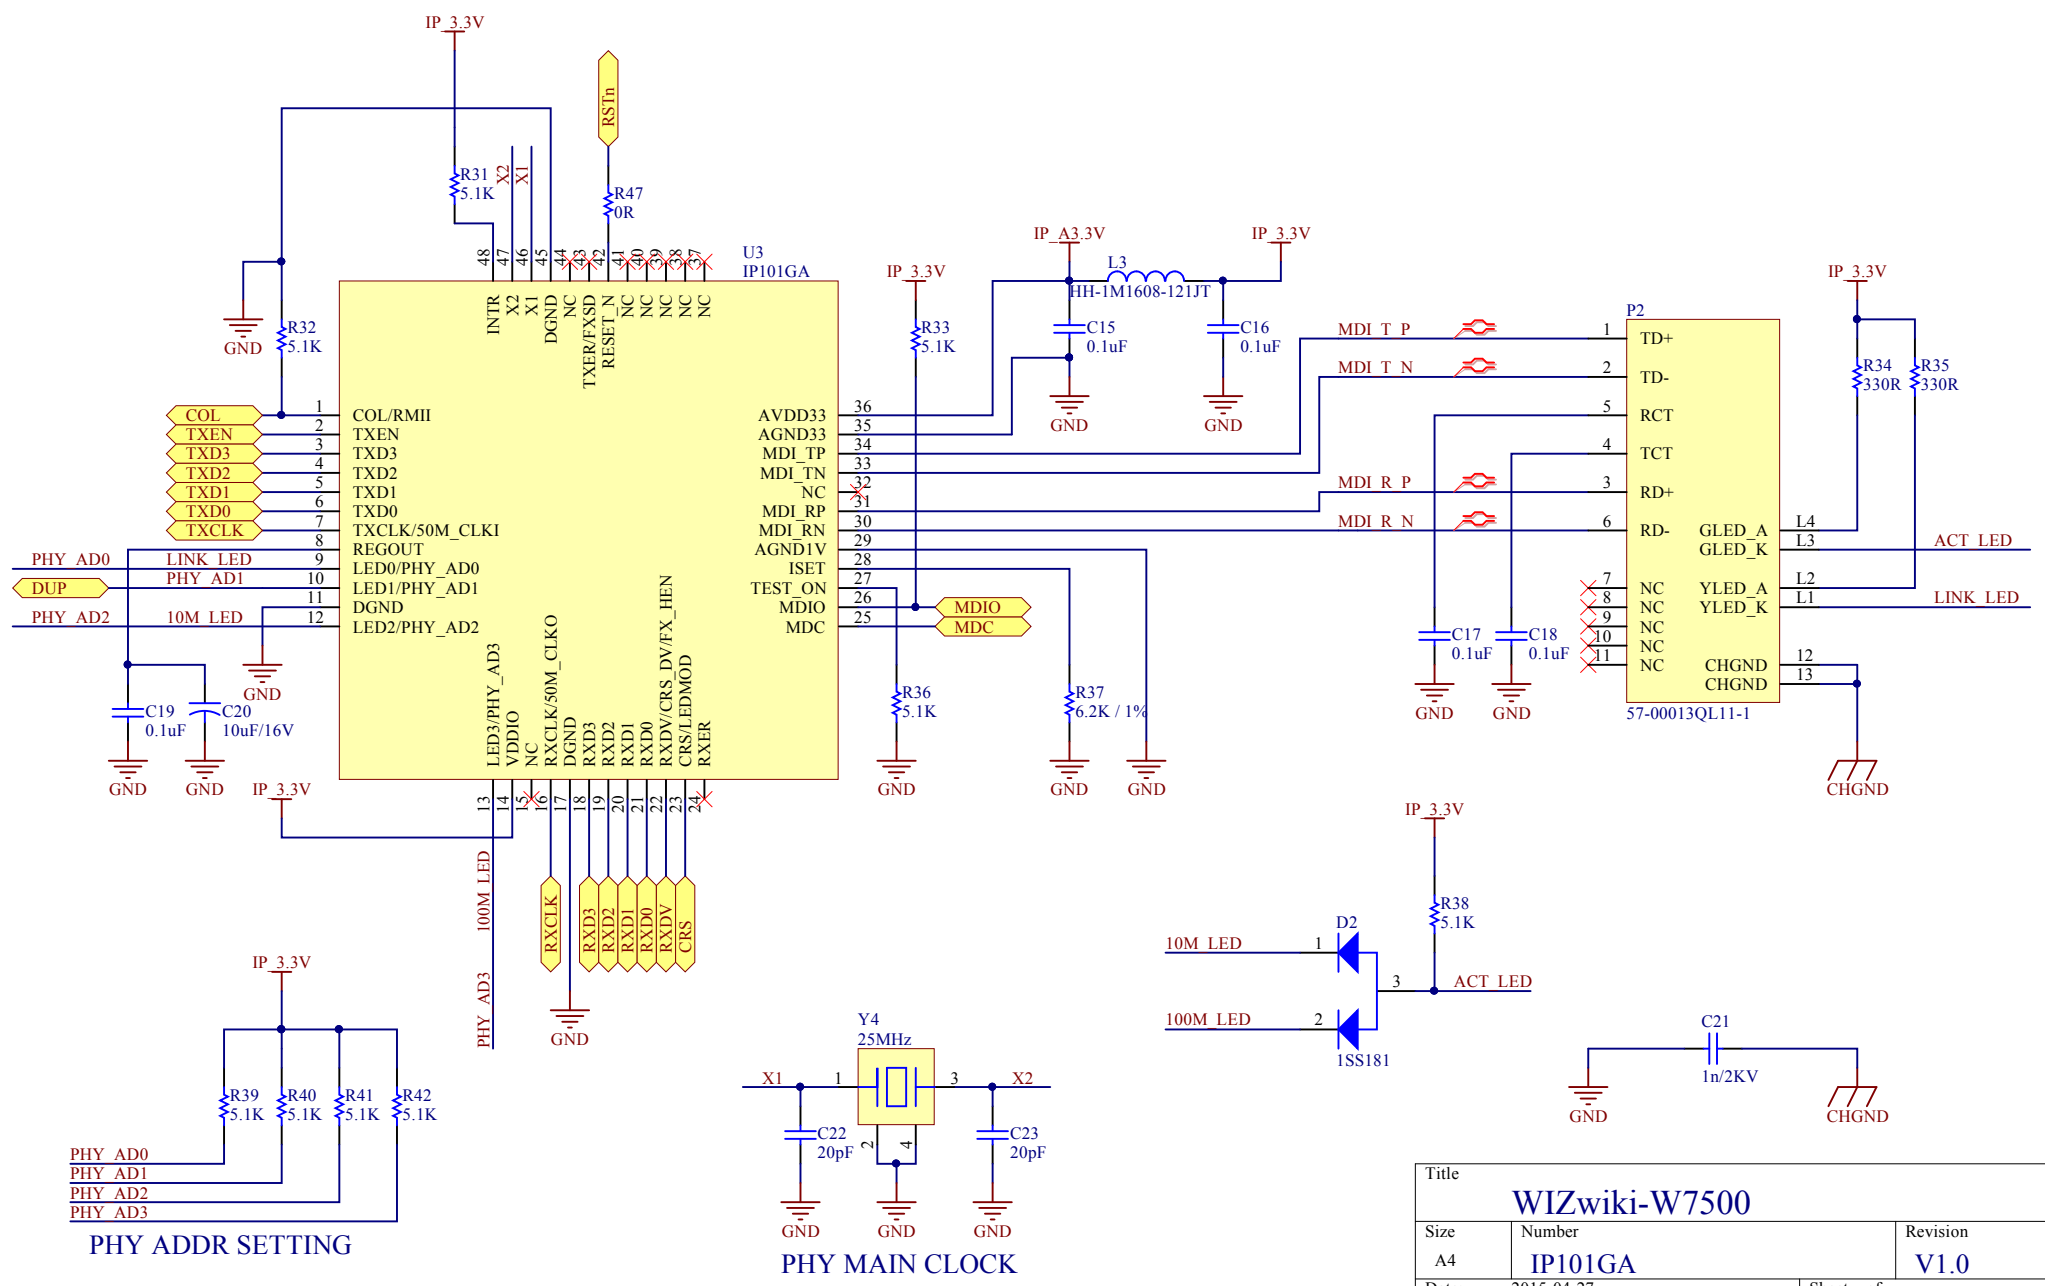

# WIZwik-W7500 Blockdiagram

Title			<b>WIZwiki-W7500</b>		
Size	Number	Revision			
A4	<b>Blockdiagram</b>	<b>V1.0</b>			
Date:	2015-04-27	Sheet of			
File:	D:\01.Work\..00_Blockdiagram.SchDoc	Drawn By:			

Title		
<b>WIZwiki-W7500</b>		
Size	Number	Revision
A4	<b>W7500</b>	<b>V1.0</b>
Date:	2015-04-27	Sheet of
File:	D:\01.Work\..01_W7500.SchDoc	Drawn By:

Title			
<b>WIZwiki-W7500</b>			
Size	Number	Revision	
A4	<b>CMSIS-DAP</b>	<b>V1.0</b>	
Date:	2015-04-27	Sheet of	
File:	D:\01.Work\..02_CMSIS-DAP.SchDoc	Drawn By:	

PHY ADDR SETTING

PHY MAIN CLOCK

Title		
<b>WIZwiki-W7500</b>		
Size	Number	Revision
A4	IP101GA	V1.0
Date:	2015-04-27	Sheet of
File:	D:\01.Work\...\03_IP101GA.SchDoc	Drawn By: