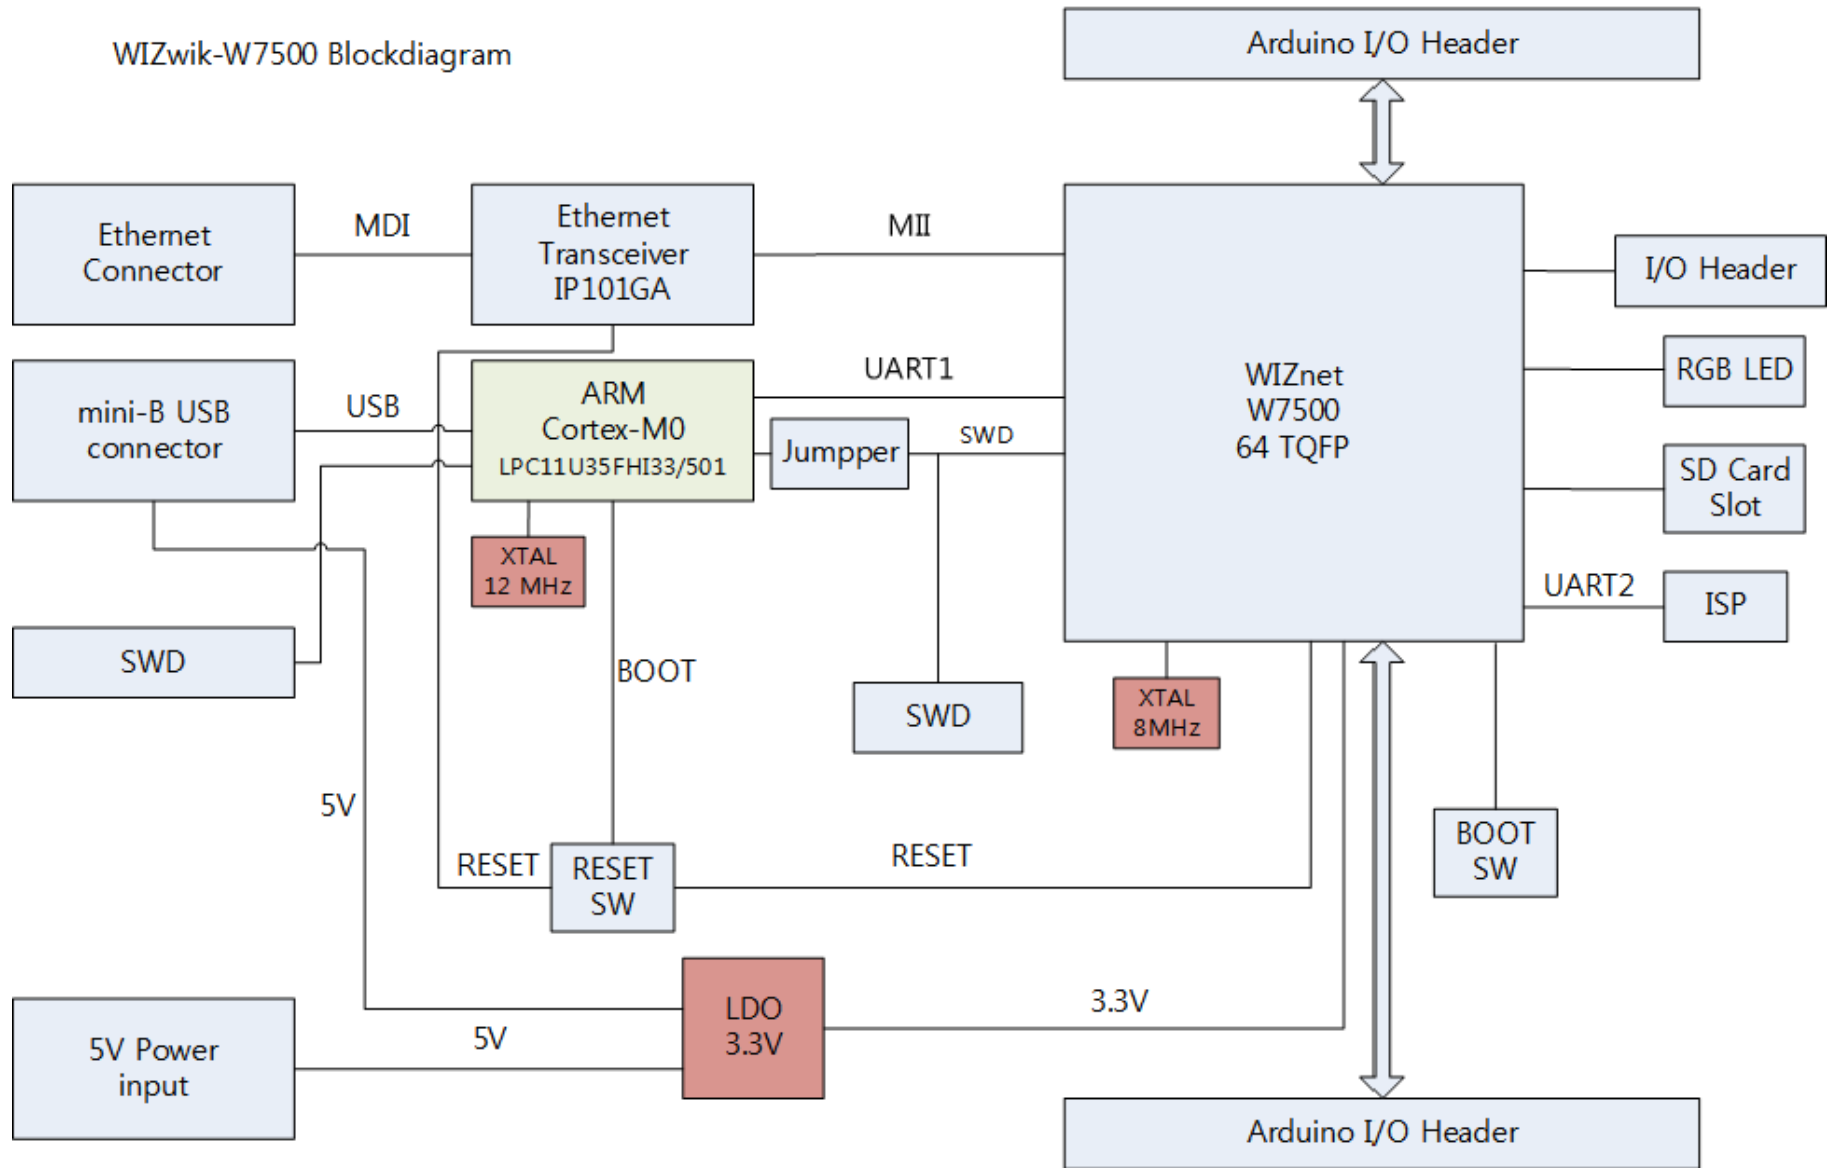

# WIZwik-W7500 Blockdiagram

Title			<b>WIZwiki-W7500</b>		
Size	Number	Revision			
A4	<b>Blockdiagram</b>	<b>V1.0</b>			
Date:	2015-04-27	Sheet of			
File:	D:\01.Work\..00_Blockdiagram.SchDoc	Drawn By:			

PHY ADDR SETTING

PHY MAIN CLOCK

Title		
<b>WIZwiki-W7500</b>		
Size	Number	Revision
A4	IP101GA	V1.0
Date:	2015-04-27	Sheet of
File:	D:\01.Work\...\03_IP101GA.SchDoc	Drawn By: