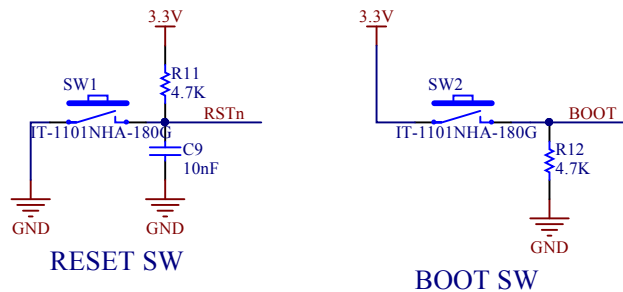

# WIZwik-W7500 Blockdiagram

Title			<b>WIZwiki-W7500</b>		
Size	Number	Revision			
A4	<b>Blockdiagram</b>	<b>V1.0</b>			
Date:	2015-04-27	Sheet of			
File:	D:\01.Work\..00_Blockdiagram.SchDoc	Drawn By:			

Title		
<b>WIZwiki-W7500</b>		
Size	Number	Revision
A4	<b>W7500</b>	<b>V1.0</b>
Date:	2015-04-27	Sheet of
File:	D:\01.Work\..01_W7500.SchDoc	Drawn By:

Title			
<b>WIZwiki-W7500</b>			
Size	Number	Revision	
A4	<b>CMSIS-DAP</b>	<b>V1.0</b>	
Date:	2015-04-27	Sheet of	
File:	D:\01.Work\..02_CMSIS-DAP.SchDoc	Drawn By:	

PHY ADDR SETTING

PHY MAIN CLOCK

Title		
<b>WIZwiki-W7500</b>		
Size	Number	Revision
A4	IP101GA	V1.0
Date:	2015-04-27	Sheet of
File:	D:\01.Work\...\03_IP101GA.SchDoc	Drawn By: