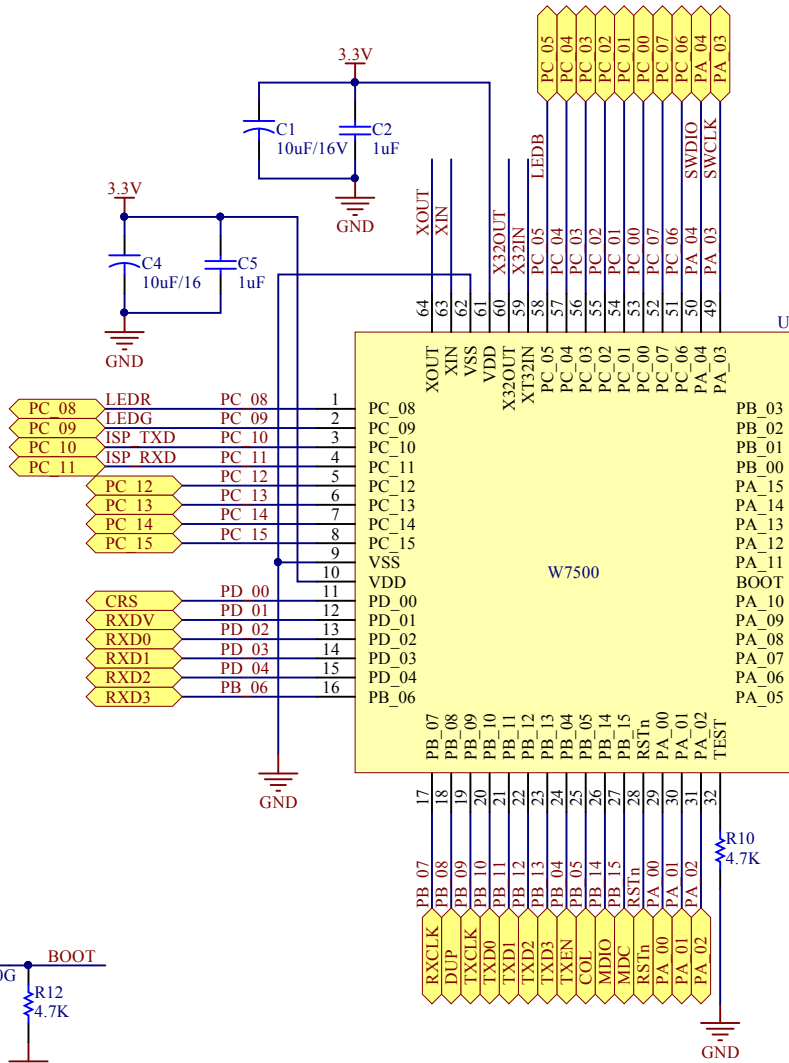

# WIZwik-W7500 Blockdiagram

Title			<b>WIZwiki-W7500</b>		
Size	Number	Revision			
A4	<b>Blockdiagram</b>	<b>V1.0</b>			
Date:	2015-04-27	Sheet of			
File:	D:\01.Work\..00_Blockdiagram.SchDoc	Drawn By:			

Title		
<b>WIZwiki-W7500</b>		
Size	Number	Revision
A4	<b>W7500</b>	<b>V1.0</b>
Date:	2015-04-27	Sheet of
File:	D:\01.Work\..01_W7500.SchDoc	Drawn By:

Title			
<b>WIZwiki-W7500</b>			
Size	Number	Revision	
A4	<b>CMSIS-DAP</b>	<b>V1.0</b>	
Date:	2015-04-27	Sheet of	
File:	D:\01.Work\..02_CMSIS-DAP.SchDoc	Drawn By:	

PHY ADDR SETTING

PHY MAIN CLOCK

Title		
<b>WIZwiki-W7500</b>		
Size	Number	Revision
A4	IP101GA	V1.0
Date:	2015-04-27	Sheet of
File:	D:\01.Work\...\03_IP101GA.SchDoc	Drawn By: