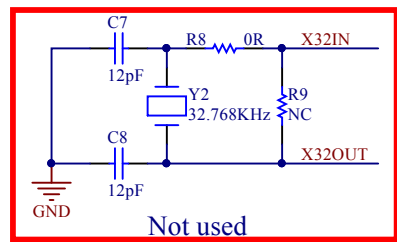

Title		
WIZwiki-W7500		
Size	Number	Revision
A4	W7500	V1.0
Date:	2015-04-27	Sheet of
File:	D:\01.Work\..01_W7500.SchDoc	Drawn By: