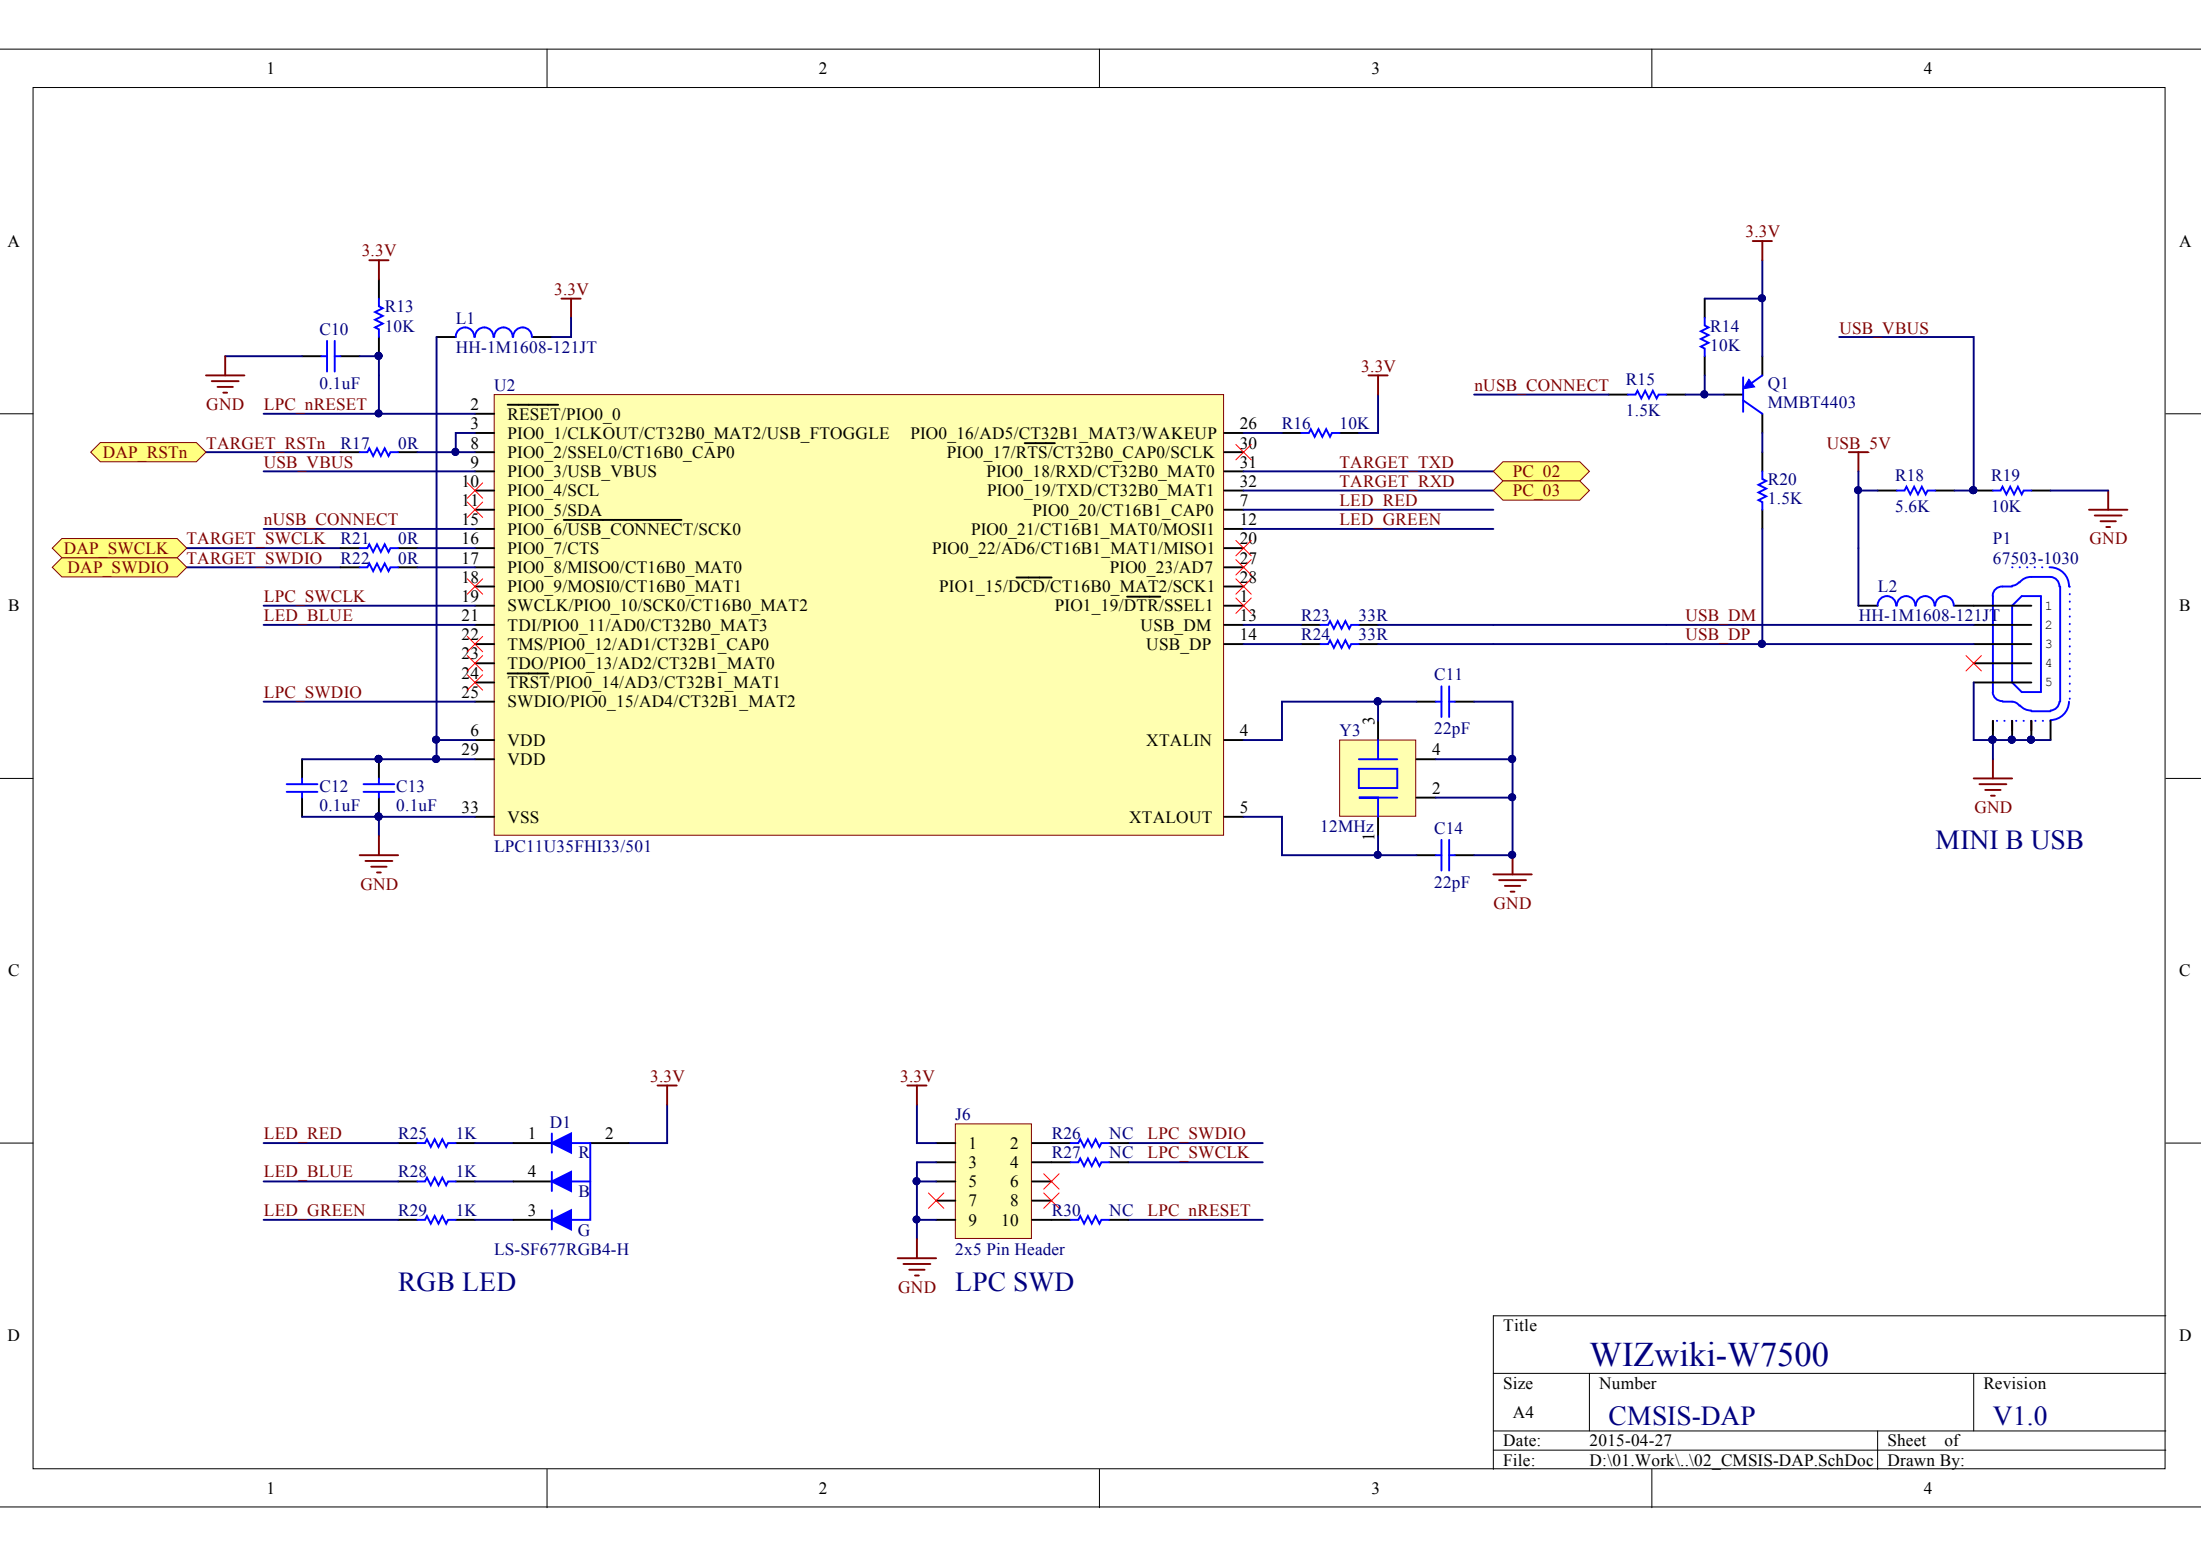

# WIZwik-W7500 Blockdiagram

Title			<b>WIZwiki-W7500</b>		
Size	Number	Revision			
A4	<b>Blockdiagram</b>	<b>V1.0</b>			
Date:	2015-04-27	Sheet of			
File:	D:\01.Work\..00_Blockdiagram.SchDoc	Drawn By:			

Title		
<b>WIZwiki-W7500</b>		
Size	Number	Revision
A4	<b>W7500</b>	<b>V1.0</b>
Date:	2015-04-27	Sheet of
File:	D:\01.Work\..01_W7500.SchDoc	Drawn By:

Title			
<b>WIZwiki-W7500</b>			
Size	Number	Revision	
A4	<b>CMSIS-DAP</b>	<b>V1.0</b>	
Date:	2015-04-27	Sheet of	
File:	D:\01.Work\..02_CMSIS-DAP.SchDoc	Drawn By:	

PHY ADDR SETTING

PHY MAIN CLOCK

Title		
<b>WIZwiki-W7500</b>		
Size	Number	Revision
A4	IP101GA	V1.0
Date:	2015-04-27	Sheet of
File:	D:\01.Work\...\03_IP101GA.SchDoc	Drawn By: