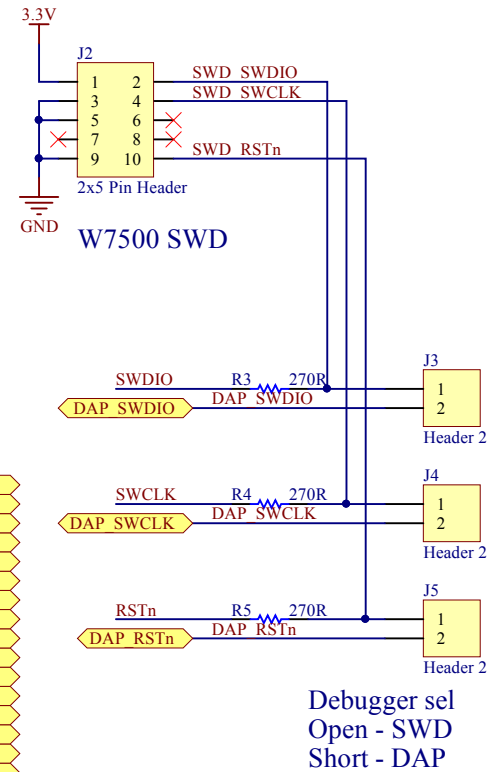

# WIZwik-W7500 Blockdiagram

Title			<b>WIZwiki-W7500</b>		
Size	Number	Revision			
A4	<b>Blockdiagram</b>	<b>V1.0</b>			
Date:	2015-04-27	Sheet of			
File:	D:\01.Work\..00_Blockdiagram.SchDoc	Drawn By:			

Title		
<b>WIZwiki-W7500</b>		
Size	Number	Revision
A4	<b>W7500</b>	<b>V1.0</b>
Date:	2015-04-27	Sheet of
File:	D:\01.Work\..01_W7500.SchDoc	Drawn By:

Title			
<b>WIZwiki-W7500</b>			
Size	Number	Revision	
A4	<b>CMSIS-DAP</b>	<b>V1.0</b>	
Date:	2015-04-27	Sheet of	
File:	D:\01.Work\..02_CMSIS-DAP.SchDoc	Drawn By:	

PHY ADDR SETTING

PHY MAIN CLOCK

Title		
<b>WIZwiki-W7500</b>		
Size	Number	Revision
A4	IP101GA	V1.0
Date:	2015-04-27	Sheet of
File:	D:\01.Work\...\03_IP101GA.SchDoc	Drawn By: