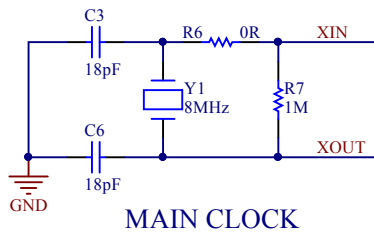

Title		
WIZwiki-W7500		
Size	Number	Revision
A4	W7500	V1.0
Date:	2015-04-27	Sheet of
File:	D:\01.Work\..01_W7500.SchDoc	Drawn By: