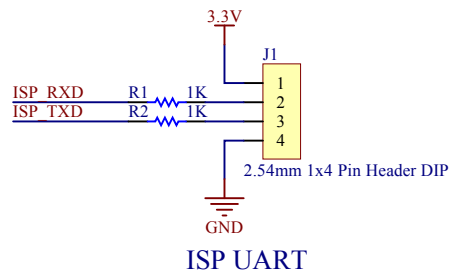

Title		
WIZwiki-W7500		
Size	Number	Revision
A4	W7500	V1.0
Date:	2015-04-27	Sheet of
File:	D:\01.Work\..01_W7500.SchDoc	Drawn By: