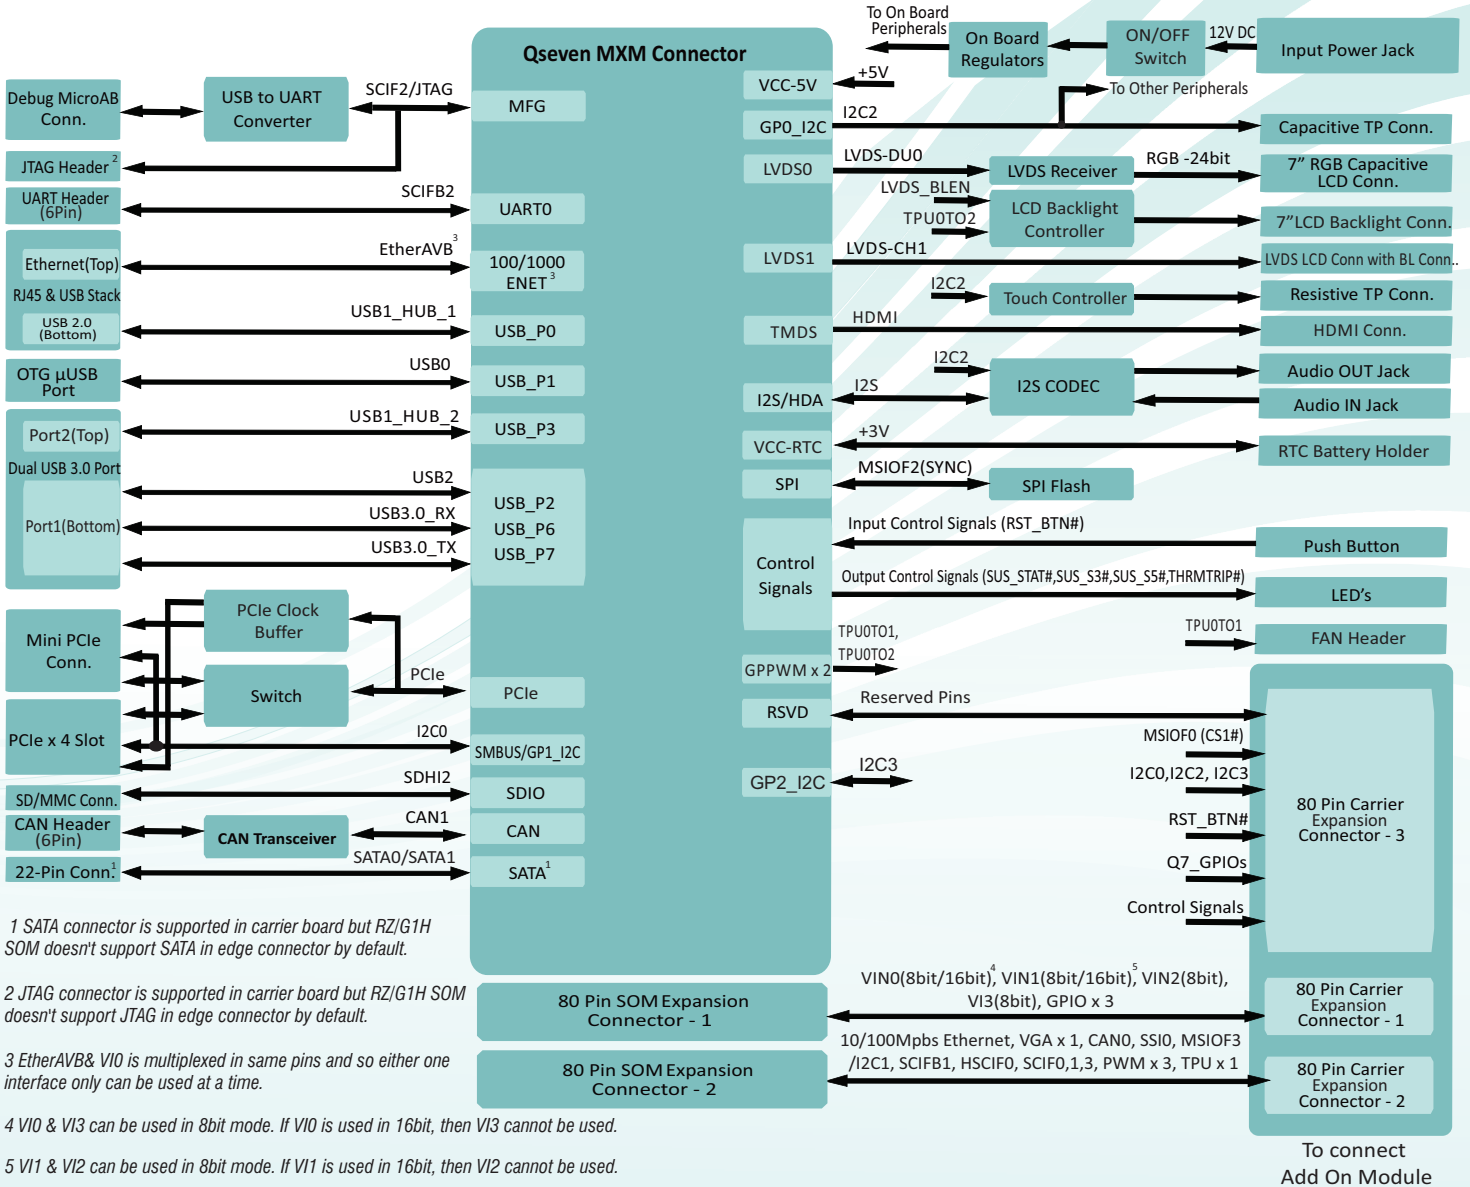

RZ/G1H Development Board - BLOCK DIAGRAM

OS SUPPORT

Linux 3.10.31,
QNX 7.0.0*

DELIVERABLES

RZ/G1H Qseven Development Kit
Board Support Package
Hardware & Software user Manuals

OPTIONAL KITS/Modules

7" LCD Display Kit with Cap touch screen
Camera Daughter Board
Camera modules

CUSTOM DEVELOPMENT

BSP Development/OS Porting
Custom SOM/Carrier Development
Custom Application/GUI Development
Design Review and Support

iWave Systems Technologies, established in 1999, focuses on Product Engineering Services involving Embedded Hardware, Software & FPGA. The company designs and develops cutting edge products and solutions. iWave has been an innovator in the development of highly integrated, high performance, low power and low cost System On Modules and Development Platforms. iWave's expertise has brought out multiple SOMs based on ARM NXP, Renesas, Qualcomm, Altera, Intel and TI Processors.